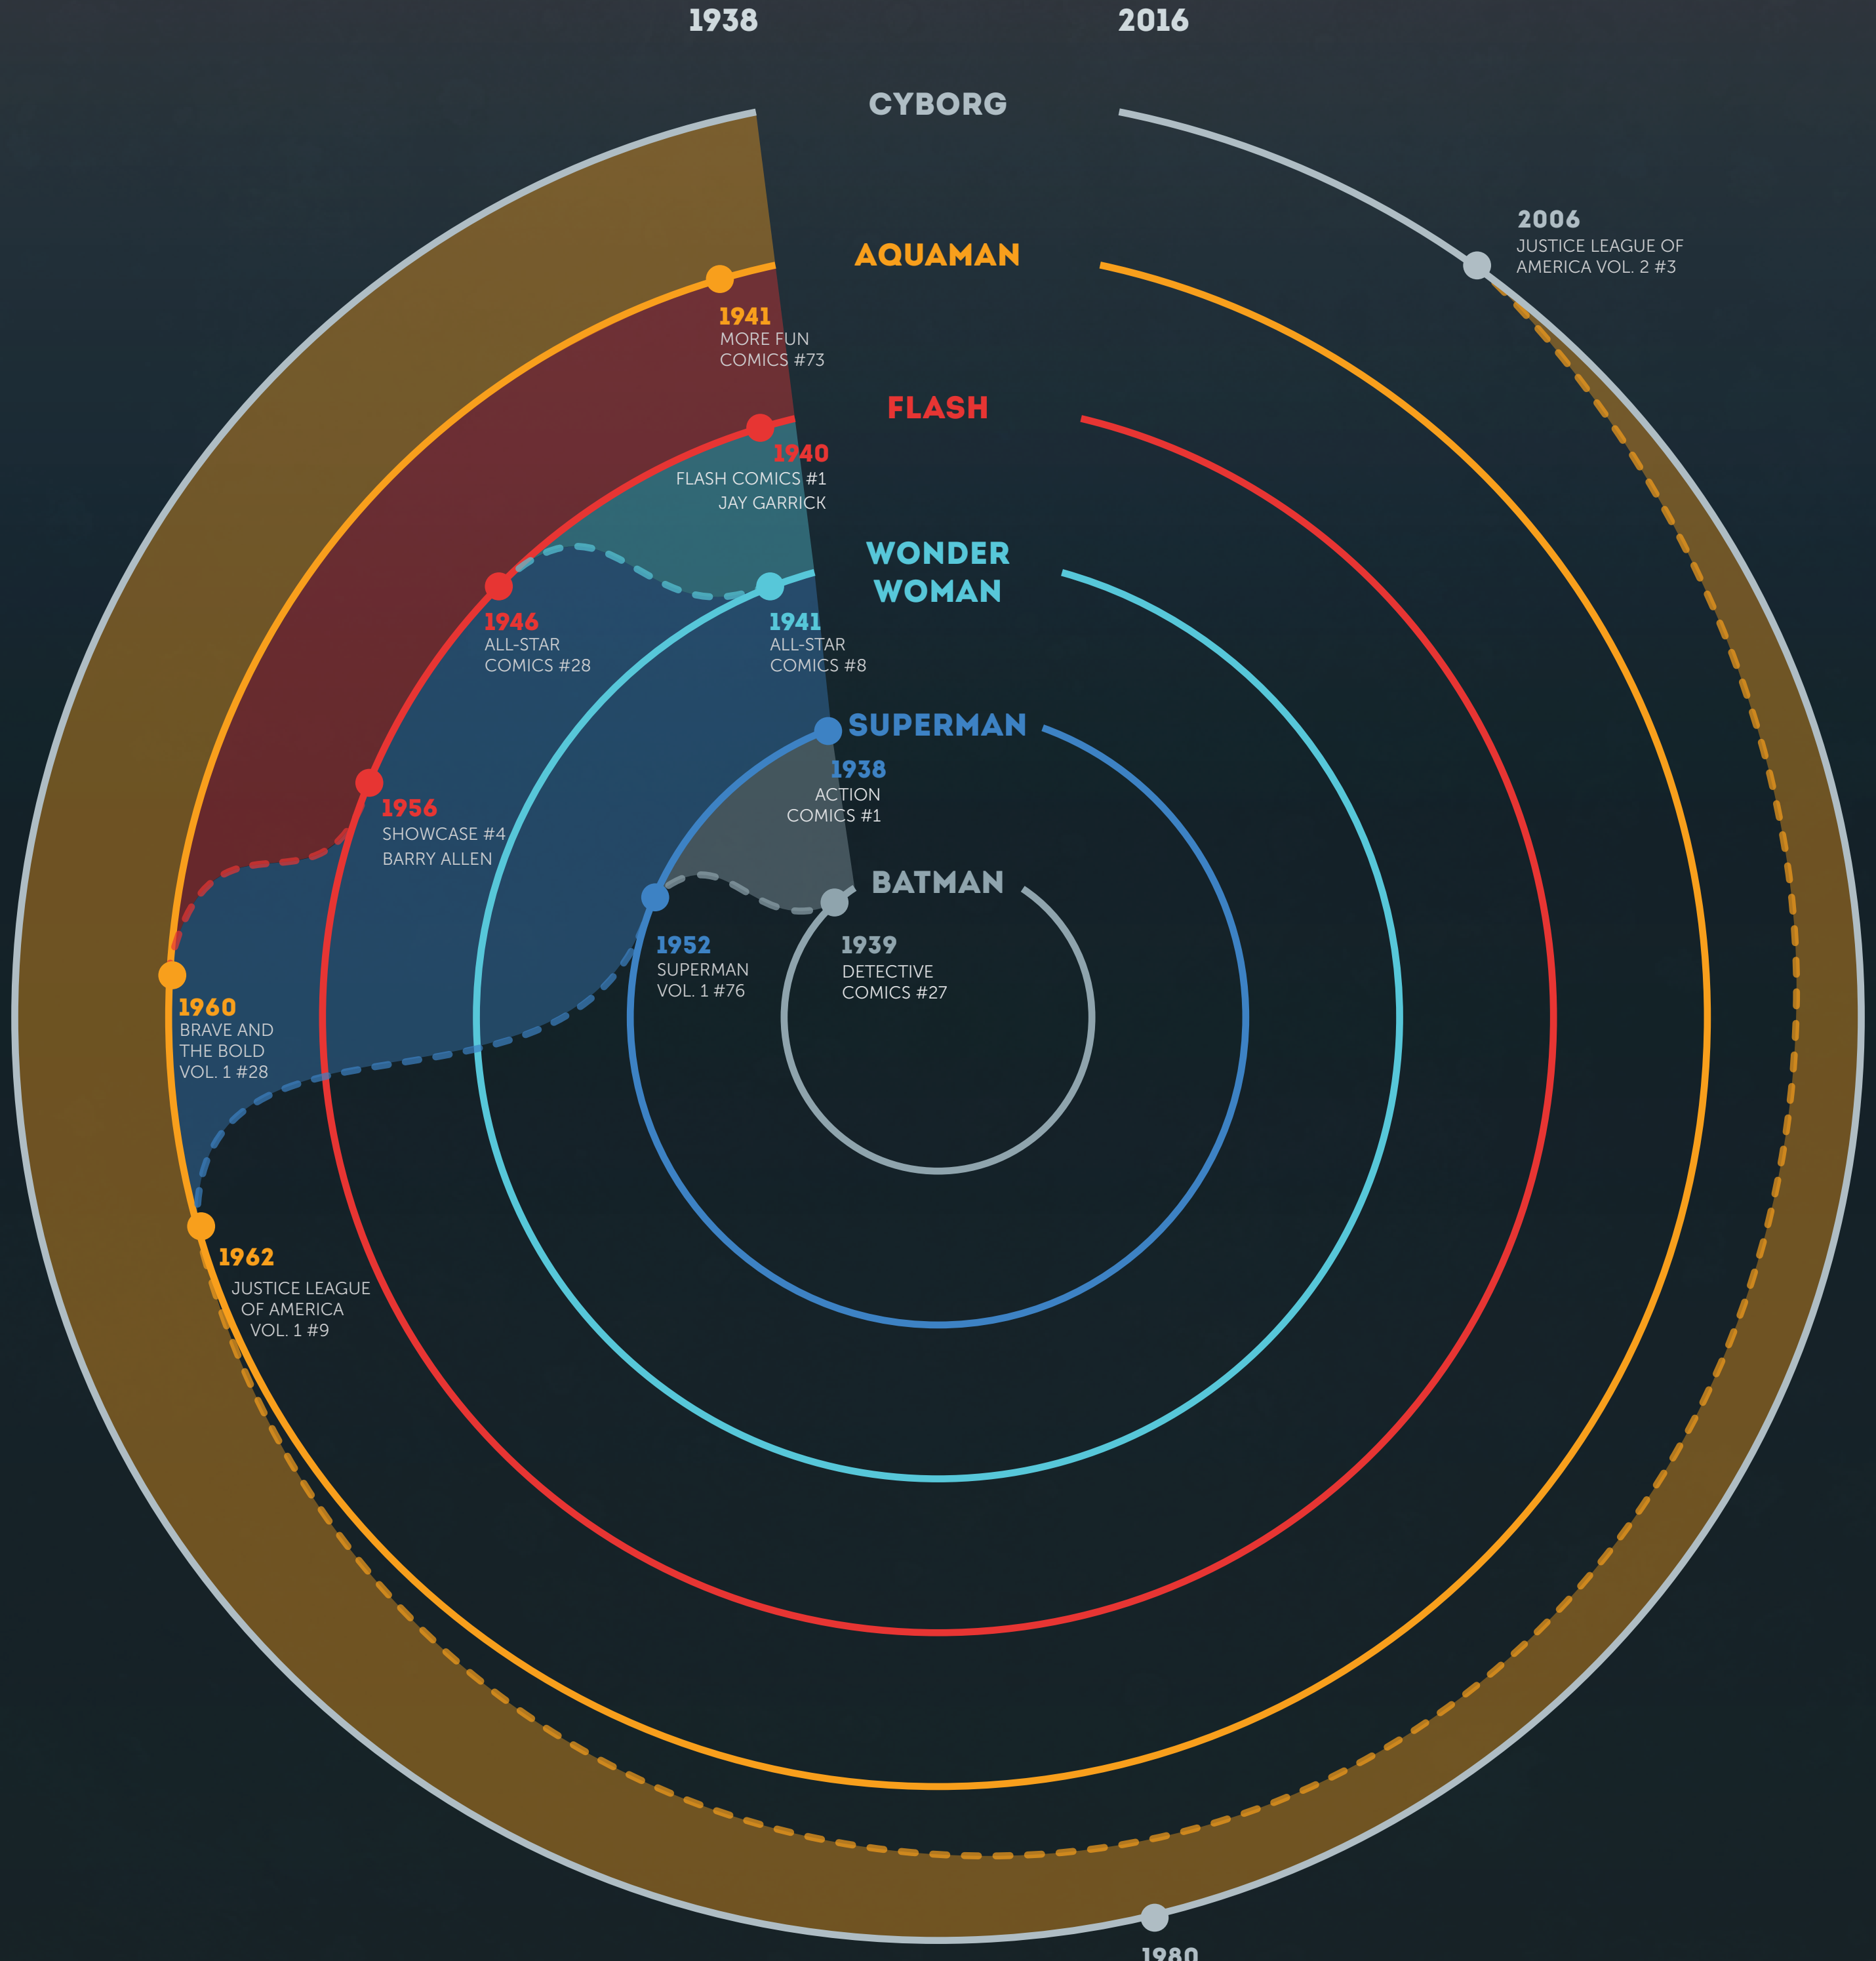

DC COMIC'S THE JUSTICE LEAGUE INFOGRAPHIC

TEAM ORIGIN

THIS GRAPHIC SHOWS WHEN EACH HERO WAS INTRODUCED AND WHEN THEY JOINED THE JUSTICE LEAGUE.

THE TEAM IN THE CINEMATIC UNIVERSE IS NOT THE ORIGINAL TEAM. IT IS ACTUALLY PART OF THE REBOOT SHOWN IN THE NEW 52. THE ORIGINAL TEAM WAS OF BATMAN, GREEN LANTERN, WONDER WOMAN, FLASH, MARTIN MANHUNTER, AQUAMAN, AND SUPERMAN.

JUSTICE LEAGUES?

THE GRAPHIC SHOWS EACH DIVISION AND HOW MANY WERE A PART OF THEM.

SOME OF THE HEROES WERE A PART OF MULTIPLE DIVISIONS. BRUCE WAYNE'S BATMAN SERVICED ON THE MOST SUBDIVISIONS AT 6.

BANWAGON VILLIANS

THE GRAPHIC SHOWS ALL THE VILLIANS THAT ORIGINATED AS OLD ENEMIES OF THE JUSTICE LEAGUE MEMBERSHIP.

ANTHONY BELLAVIA © 2015

@GRAPHICPROLOGUE

@BELLA.VIA

ANTHONYBELLAVIA.COM