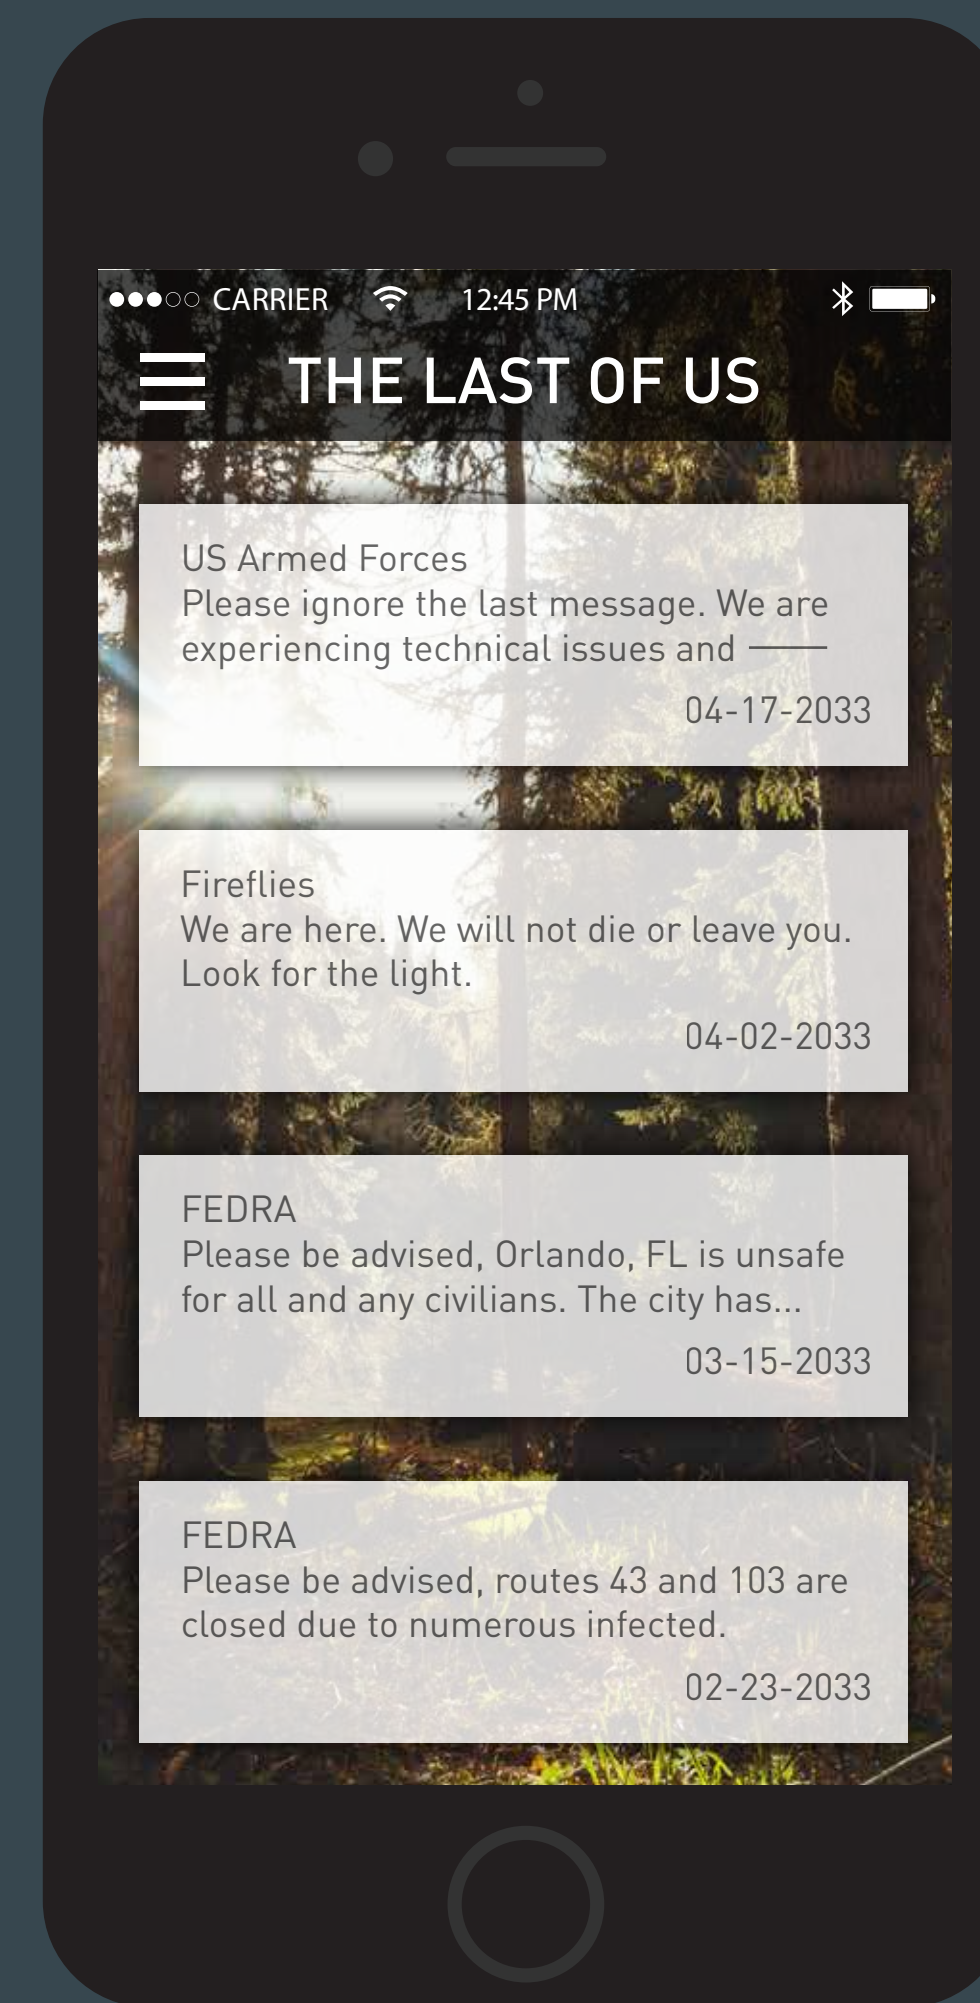

The Last of Us

The Ingame App

1.0 Fall Season Home

1.1 Summer Season Home

1.2 Winter Season Home

1.3 Spring Season Home

1.4 Navigation

1.5 Rules of Survival Navigation

1.6 Essentials

1.7 Crafting

1.8 Crafting Object Detail

1.9 Map

1.10 Saved Locations

1.11 Echo Location

Game Developed By Naughty Dog © 2013

Anthony Bellavia © 2015