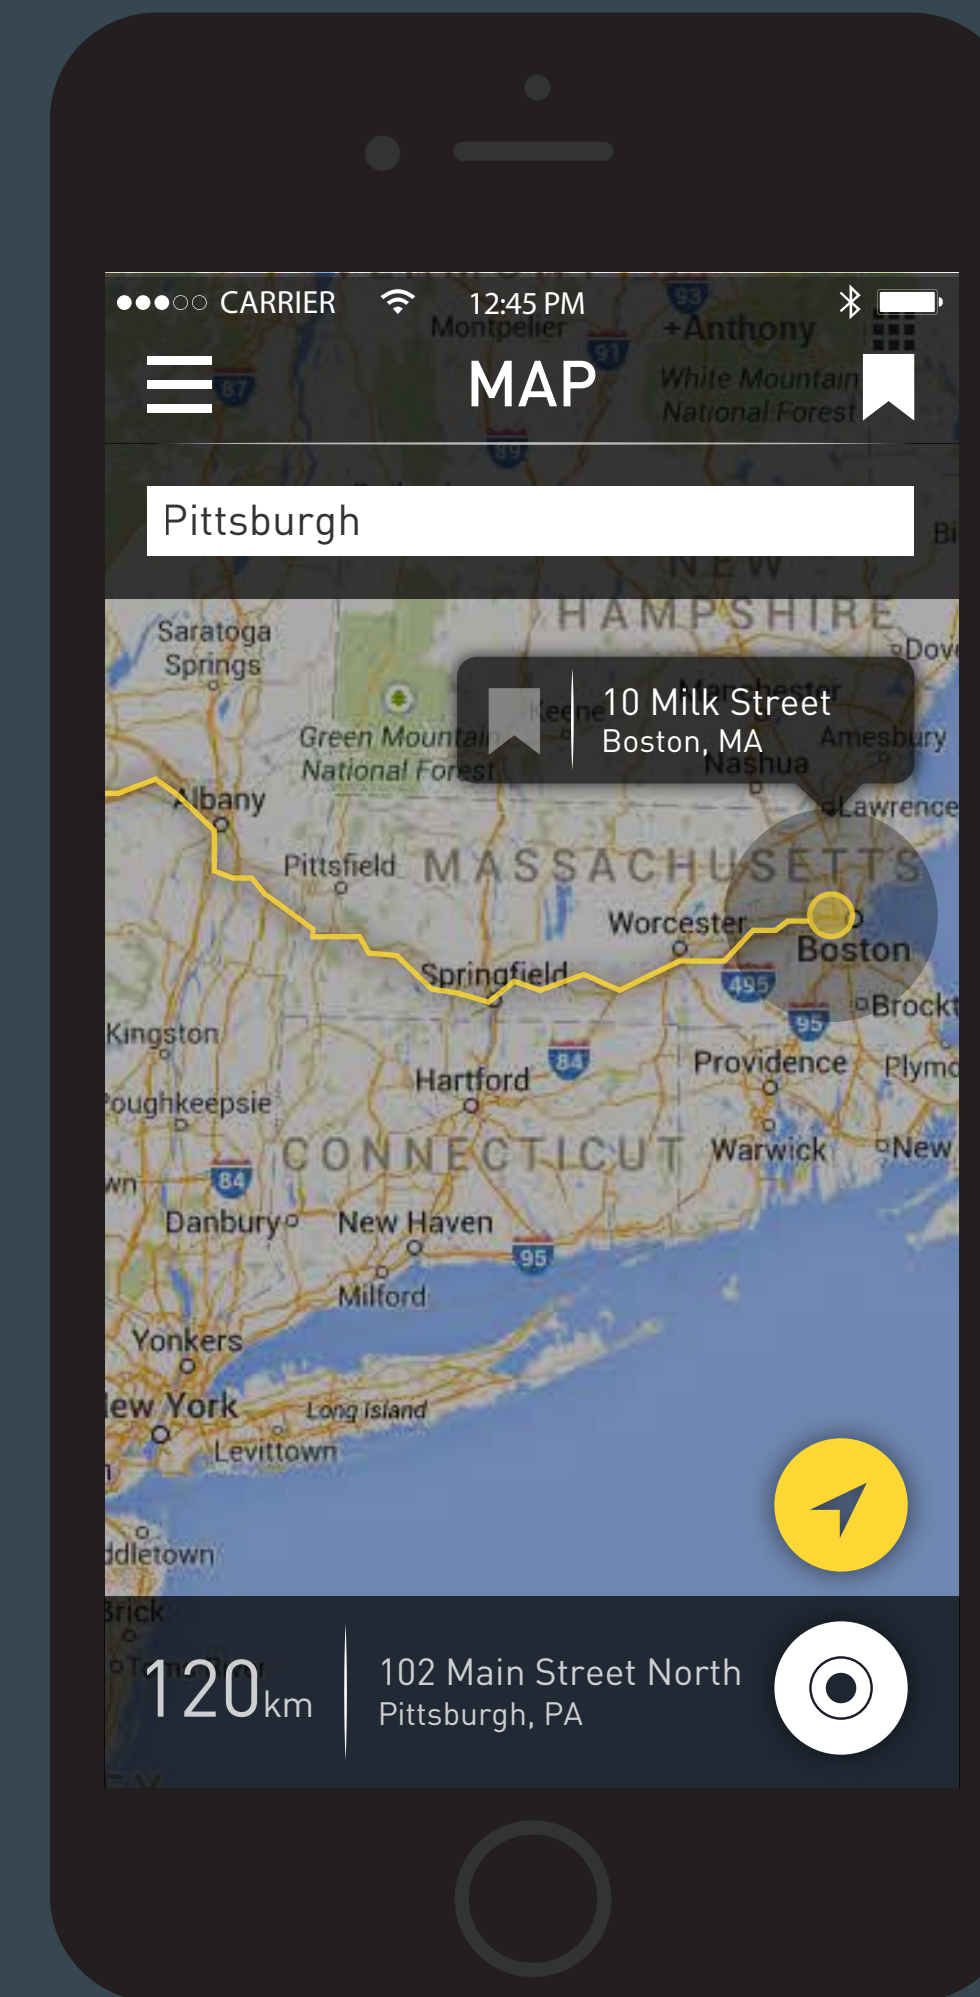

The Last of Us

The Ingame App

1.9 Map

Game Developed By Naughty Dog © 2013

Anthony Bellavia © 2015