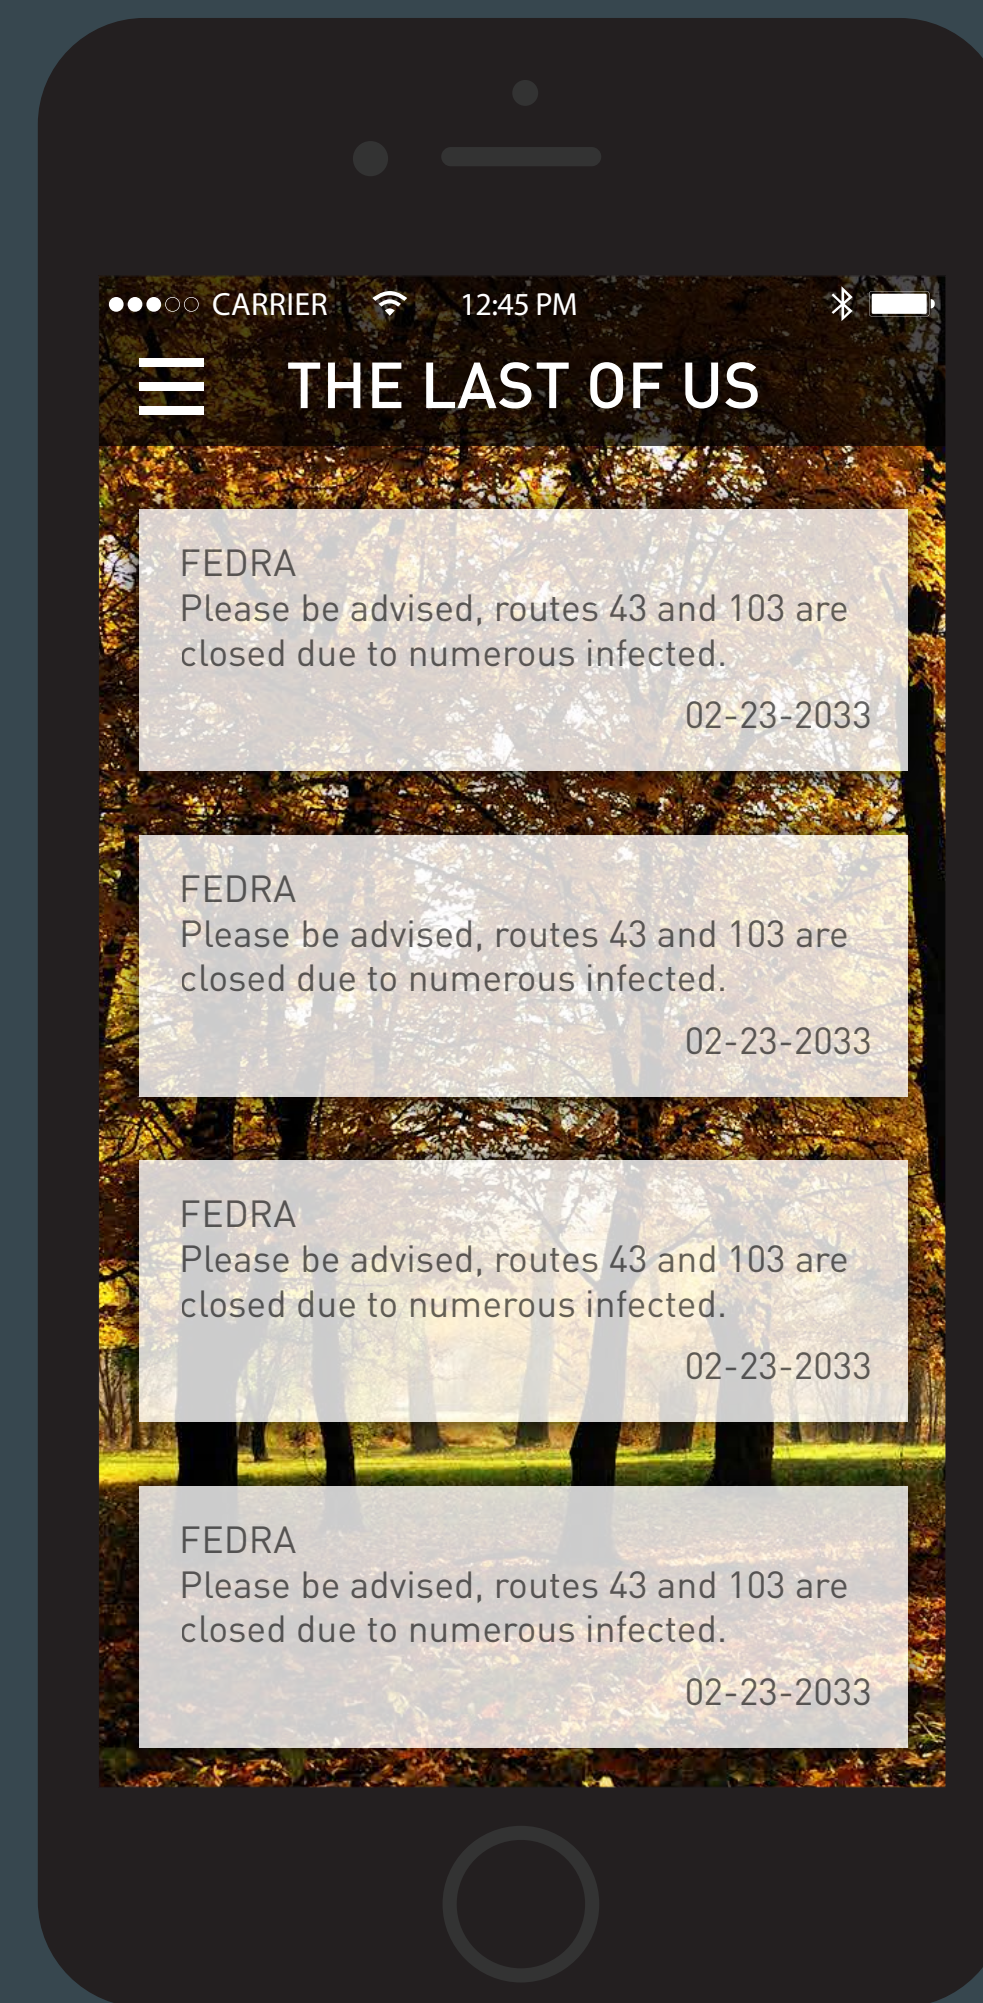

The Last of Us

The Ingame App

1.0 Fall Season Home

1.1 Summer Season Home

1.2 Winter Season Home

1.3 Spring Season Home

1.4 Navigation

1.5 Rules of Survival Navigation

1.6 Essentials

1.7 Crafting

1.8 Crafting Object Detail

1.9 Map

1.10 Saved Locations

1.11 Echo Location

Game Developed By Naughty Dog © 2013

Anthony Bellavia © 2015