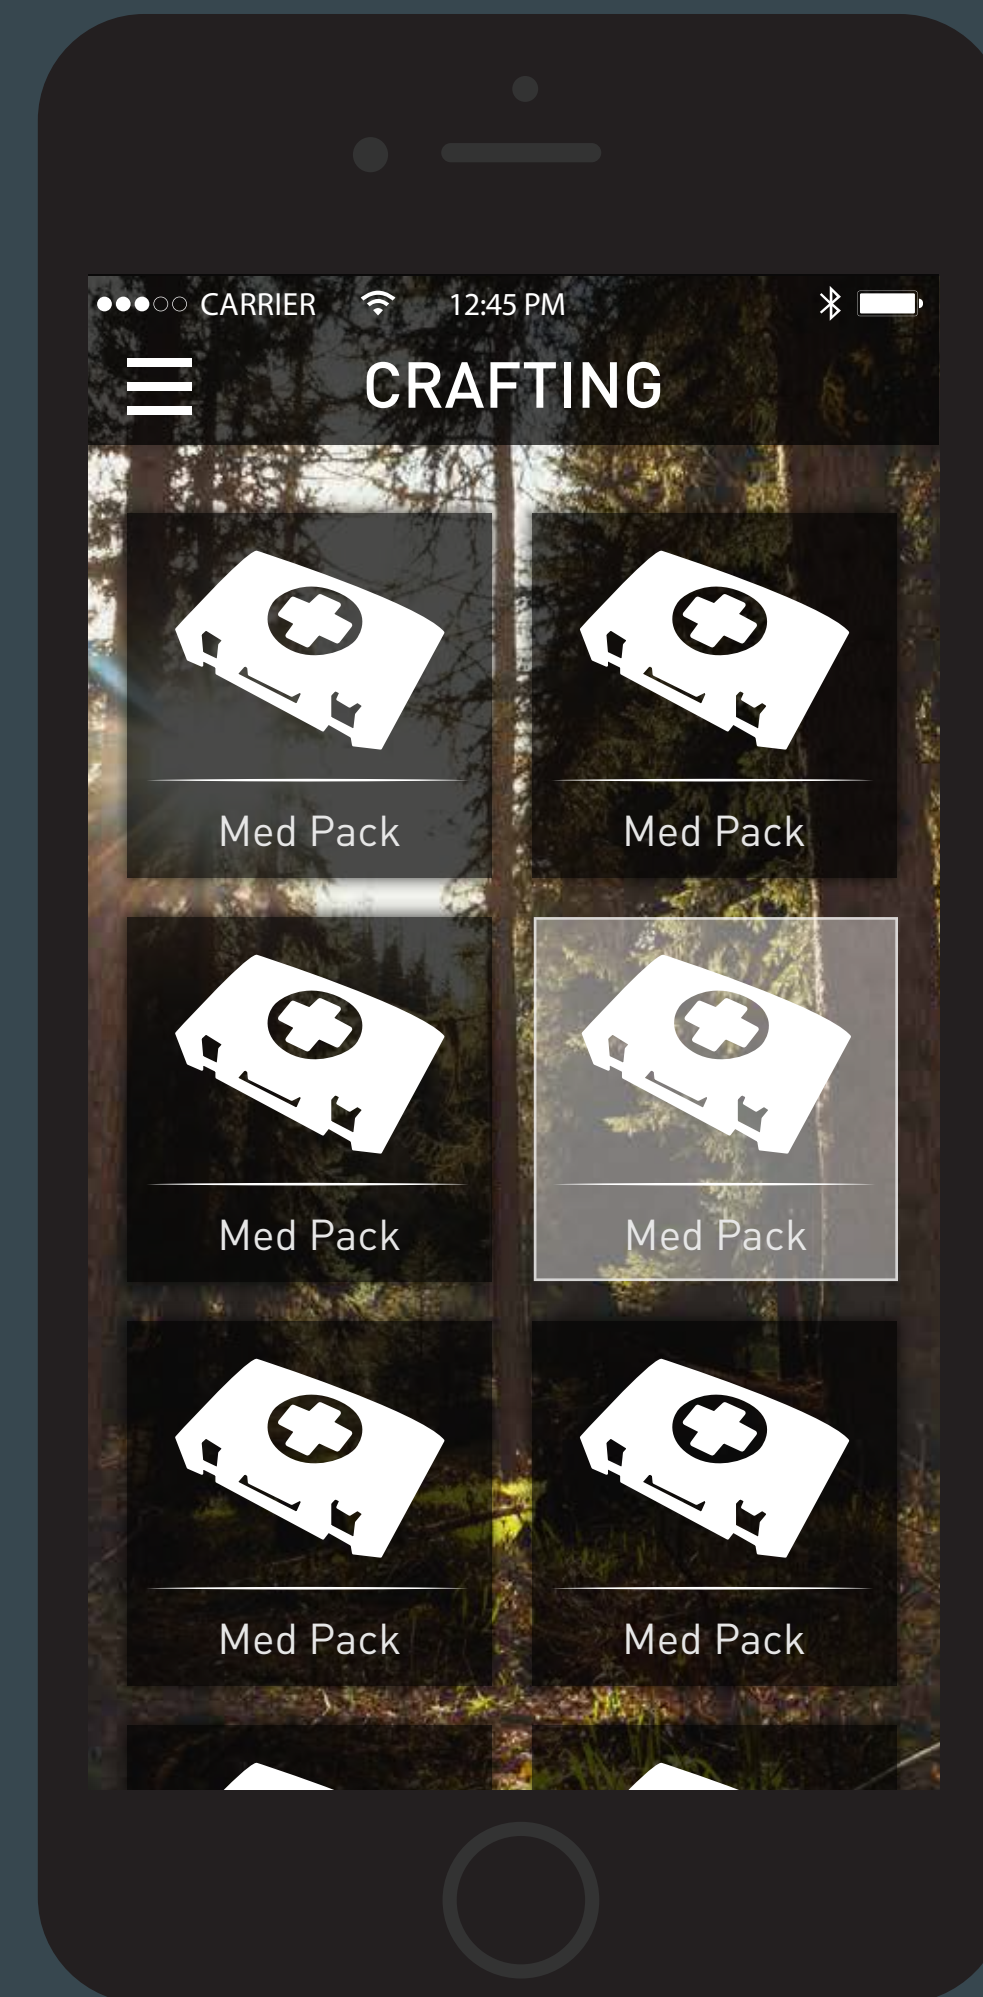

The Last of Us

The Ingame App

1.0 Fall Season Home

1.1 Summer Season Home

1.2 Winter Season Home

1.3 Spring Season Home

1.4 Navigation

1.5 Rules of Survival Navigation

1.6 Essentials

1.7 Crafting

1.8 Crafting Object Detail

1.9 Map

1.10 Saved Locations

1.11 Echo Location

Game Developed By Naughty Dog © 2013

Anthony Bellavia © 2015