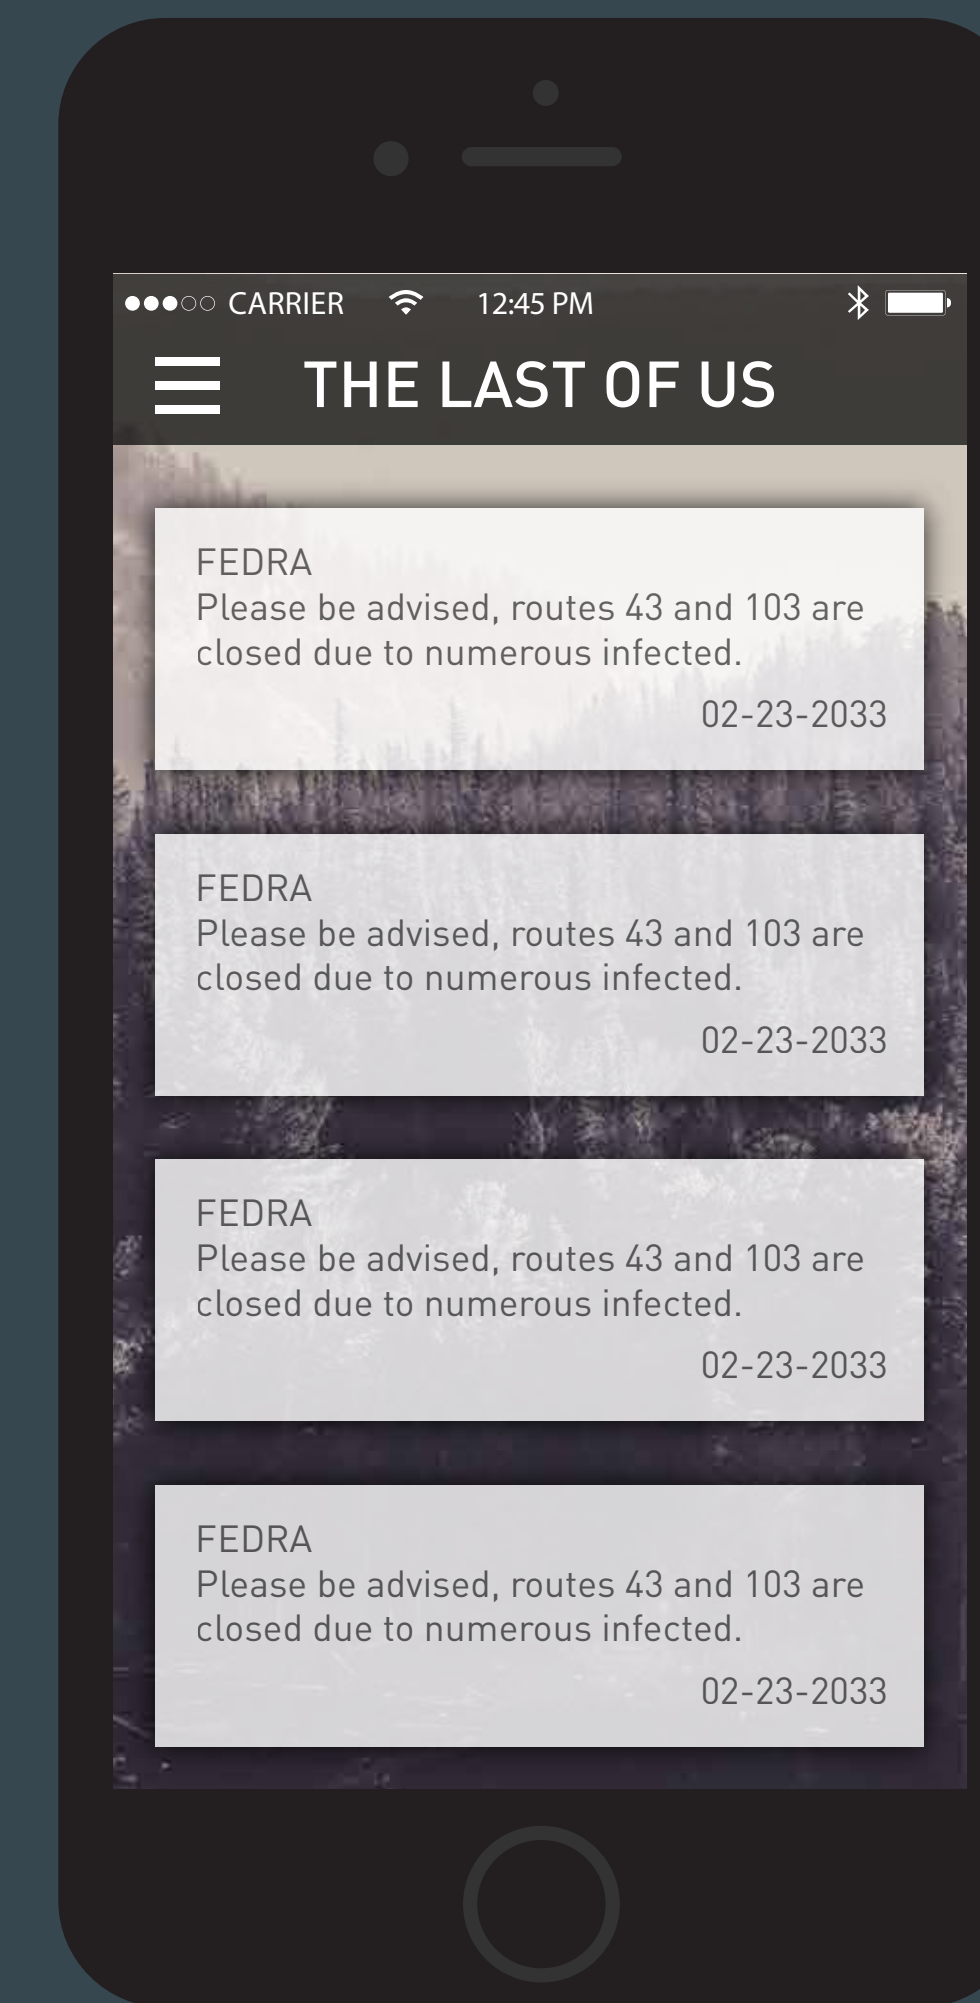

The Last of Us

The Ingame App

1.0 Fall Season Home

1.1 Summer Season Home

1.2 Winter Season Home

1.3 Spring Season Home

1.4 Navigation

1.5 Rules of Survival Navigation

1.6 Essentials

1.7 Crafting

1.8 Crafting Object Detail

1.9 Map

1.10 Saved Locations

1.11 Echo Location

Game Developed By Naughty Dog © 2013

Anthony Bellavia © 2015