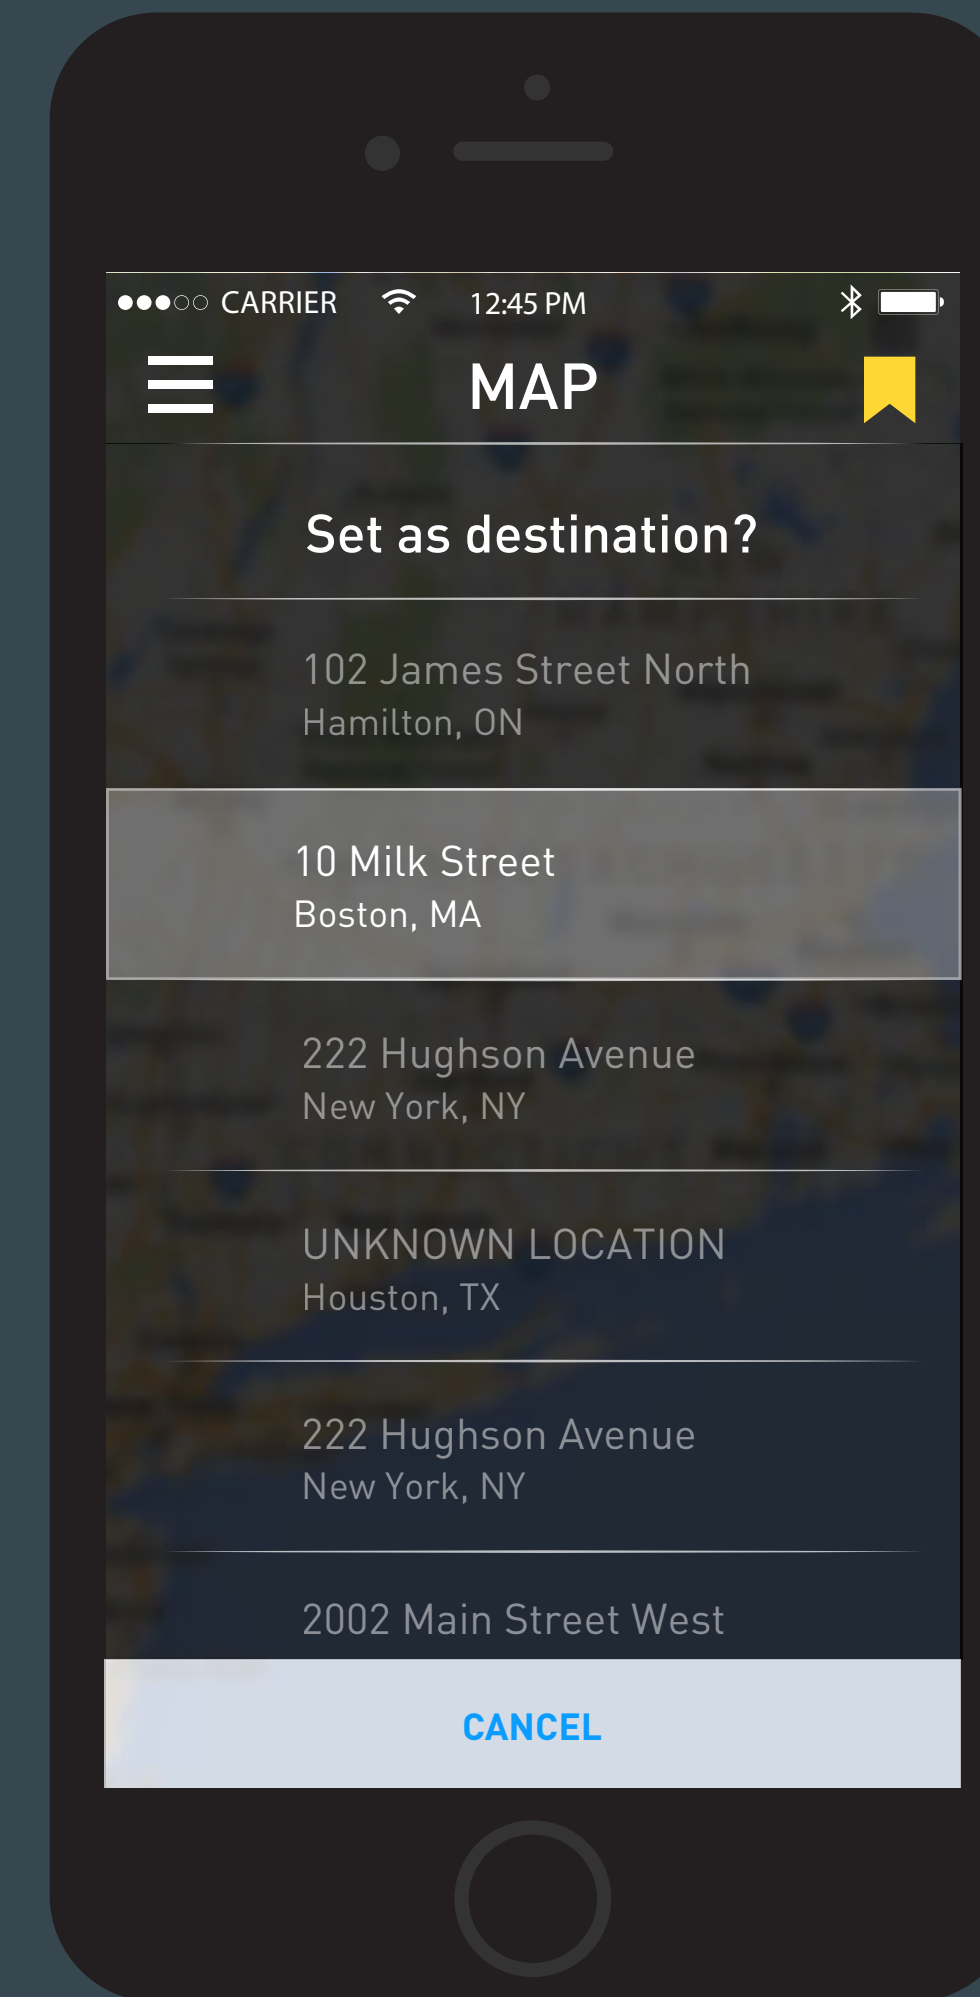

The Last of Us

The Ingame App

1.0 Fall Season Home

1.1 Summer Season Home

1.2 Winter Season Home

1.3 Spring Season Home

1.4 Navigation

1.5 Rules of Survival Navigation

1.6 Essentials

1.7 Crafting

1.8 Crafting Object Detail

1.9 Map

1.10 Saved Locations

1.11 Echo Location

Game Developed By Naughty Dog © 2013

Anthony Bellavia © 2015